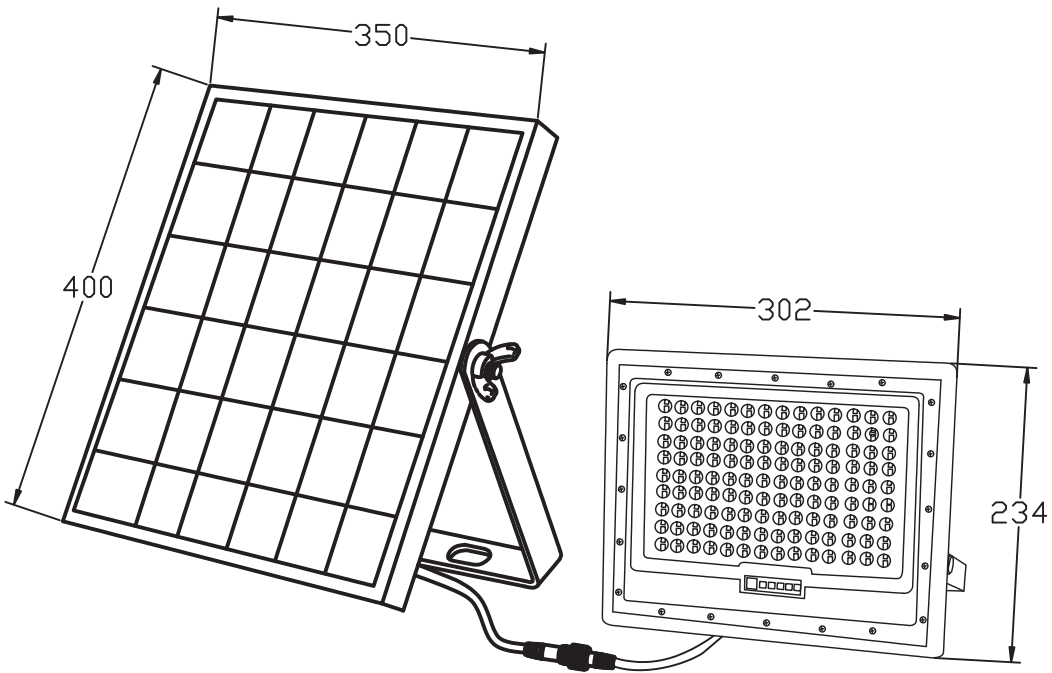

Solar Flood Light

Product Specification

Product Picture:

Features:

- * Die-casting aluminium lamp body
- * No ac power cables, no electricity charges
- * LED lumen 160lm/w
- * IP65 rating

Applications:

- * Plazas, courtyards
- * Factories, warehouses
- * Gardens, parks
- * Sporting venues

Product Parameter:

Model	0276A80-01	0276B160-01	0276C240-01
LED Type	80PCS 2835LED	144PCS 2835LED	252PCS 2835LED
Battery Type	LiFePO4 3.2V 6AH	LiFePO4 3.2V 12AH	LiFePO4 3.2V 18AH
Solar Panel Type	Polycrystalline 6V 8W	Polycrystalline 6V 12W	Polycrystalline 6V 18W
Color Temperature	3000K-6500K		
LED Lifespan	50000H		
Control Method	Long Bright + Body Induction		
Operating Temperature	-20°C ~ 60°C		
Storage Temperature	-30°C ~ 70°C		
Gross weight/Carton	18kg	19kg	26kg
Product Size	205*173*55mm	250*190*55mm	302*234*55mm
Outer Box Size	675*550*405mm 10Pcs/Box	680*545*405mm 8Pcs/Box	785*545*455mm 8Pcs/Box

Lighting Data:

Installation Dimension:

0276A80-01

0276B160-01

Lighting Data:

Installation Dimension:

0276C240-01