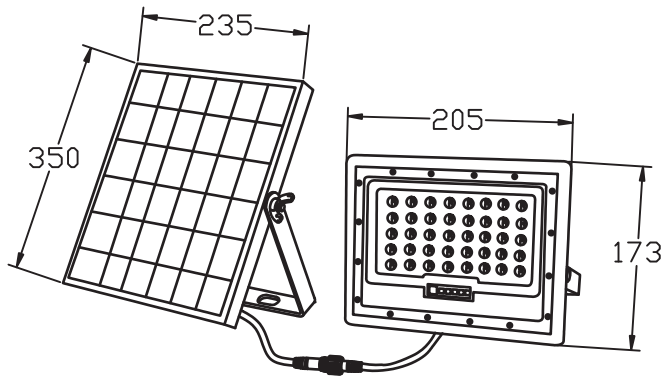

Solar Flood Light

Product Specification

Product Picture:

Features:

- * Die-casting aluminium lamp body
- * No ac power cables, no electricity charges
- * LED lumen 160lm/w
- * IP65 rating

Applications:

- * Plazas, courtyards
- * Factories, warehouses
- * Gardens, parks
- * Sporting venues

Product Parameter:

Model	0276A80-01	0276B160-01	0276C240-01
LED Type	80PCS 2835LED	144PCS 2835LED	252PCS 2835LED
Battery Type	LiFePO4 3.2V 6AH	LiFePO4 3.2V 12AH	LiFePO4 3.2V 18AH
Solar Panel Type	Polycrystalline 6V 8W	Polycrystalline 6V 12W	Polycrystalline 6V 18W
Color Temperature	3000K-6500K		
LED Lifespan	50000H		
Control Method	Long Bright + Body Induction		
Operating Temperature	-20°C ~ 60°C		
Storage Temperature	-30°C ~ 70°C		
Gross weight/Carton	18kg	19kg	26kg
Product Size	205*173*55mm	250*190*55mm	302*234*55mm
Outer Box Size	675*550*405mm 10Pcs/Box	680*545*405mm 8Pcs/Box	785*545*455mm 8Pcs/Box

Lighting Data:

Installation Dimension:

0276A80-01

0276B160-01

Lighting Data:

Installation Dimension:

0276C240-01