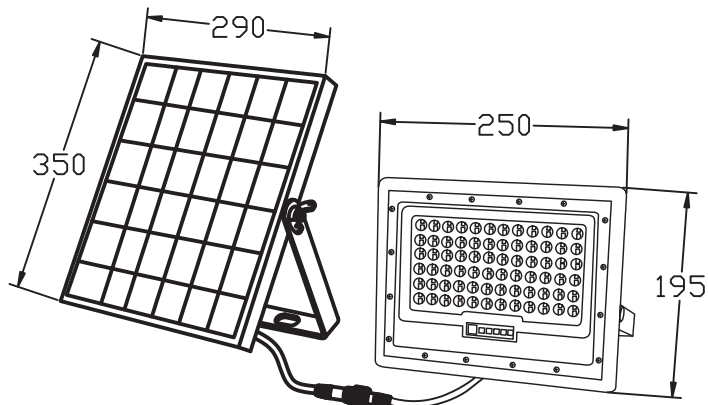

Solar Flood Light

Product Specification

Product Picture:

Features:

- * Die-casting aluminium lamp body
- * No ac power cables, no electricity charges
- * LED lumen 160lm/w
- * IP65 rating

Applications:

- * Plazas, courtyards
- * Factories, warehouses
- * Gardens, parks
- * Sporting venues

Product Parameter:

Model	0276A80-01	0276B160-01	0276C240-01
LED Type	80PCS 2835LED	144PCS 2835LED	252PCS 2835LED
Battery Type	LiFePO4 3.2V 6AH	LiFePO4 3.2V 12AH	LiFePO4 3.2V 18AH
Solar Panel Type	Polycrystalline 6V 8W	Polycrystalline 6V 12W	Polycrystalline 6V 18W
Color Temperature	3000K-6500K		
LED Lifespan	50000H		
Control Method	Long Bright + Body Induction		
Operating Temperature	-20°C ~ 60°C		
Storage Temperature	-30°C ~ 70°C		
Gross weight/Carton	18kg	19kg	26kg
Product Size	205*173*55mm	250*190*55mm	302*234*55mm
Outer Box Size	675*550*405mm 10Pcs/Box	680*545*405mm 8Pcs/Box	785*545*455mm 8Pcs/Box

Lighting Data:

Installation Dimension:

0276A80-01

0276B160-01

Lighting Data:

Installation Dimension:

0276C240-01