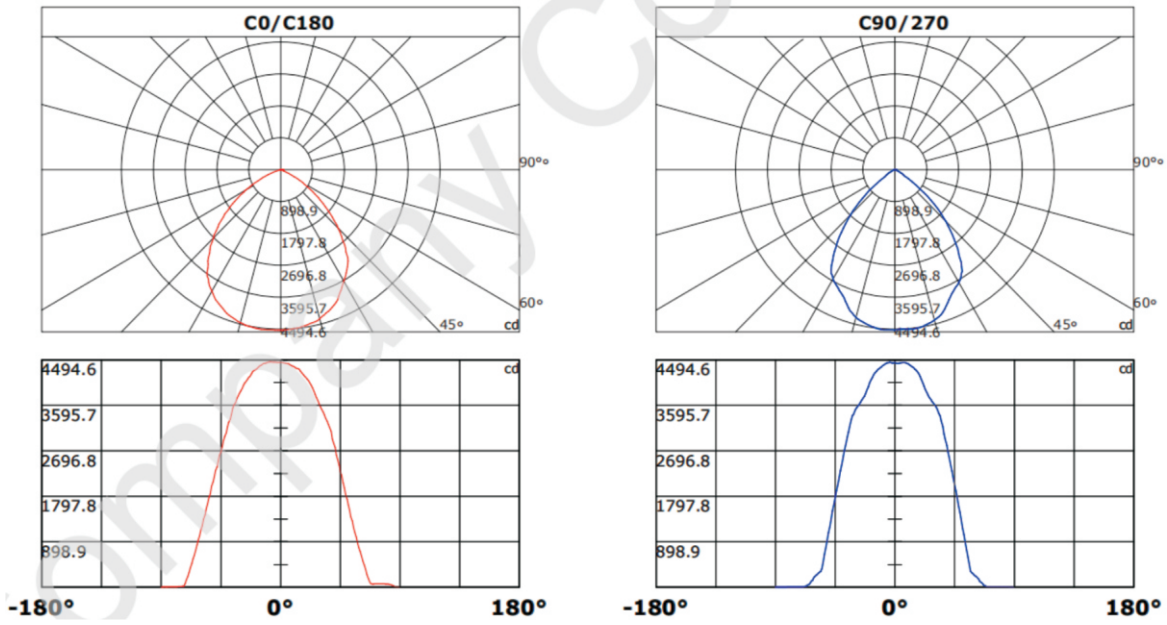

Solar Flood Light

Product Specification

Product Picture:

Features:

- * Die-casting aluminium lamp body
- * No ac power cables, no electricity charges
- * LED lumen 160lm/w
- * IP65 rating

Applications:

- * Plazas, courtyards
- * Factories, warehouses
- * Gardens, parks
- * Sporting venues

Product Parameter:

Model	0276A80-01	0276B160-01	0276C240-01
LED Type	80PCS 2835LED	144PCS 2835LED	252PCS 2835LED
Battery Type	LiFePO4 3.2V 6AH	LiFePO4 3.2V 12AH	LiFePO4 3.2V 18AH
Solar Panel Type	Polycrystalline 6V 8W	Polycrystalline 6V 12W	Polycrystalline 6V 18W
Color Temperature	3000K-6500K		
LED Lifespan	50000H		
Control Method	Long Bright + Body Induction		
Operating Temperature	-20°C ~ 60°C		
Storage Temperature	-30°C ~ 70°C		
Gross weight/Carton	18kg	19kg	26kg
Product Size	205*173*55mm	250*190*55mm	302*234*55mm
Outer Box Size	675*550*405mm 10Pcs/Box	680*545*405mm 8Pcs/Box	785*545*455mm 8Pcs/Box

Lighting Data:

Installation Dimension:

0276A80-01

0276B160-01

Lighting Data:

Installation Dimension:

0276C240-01