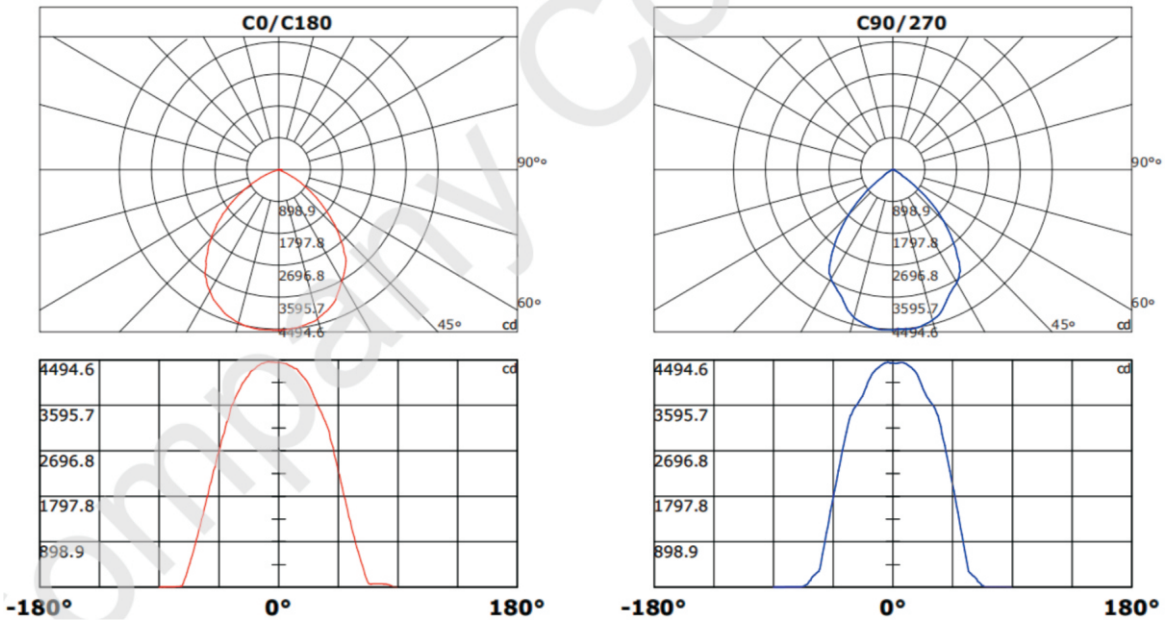

Product Parameter:

Model	0276A80-01	0276B160-01	0276C240-01
LED Type	80PCS 2835LED	144PCS 2835LED	252PCS 2835LED
Battery Type	LiFePO4 3.2V 6AH	LiFePO4 3.2V 12AH	LiFePO4 3.2V 18AH
Solar Panel Type	Polycrystalline 6V 8W	Polycrystalline 6V 12W	Polycrystalline 6V 18W
Color Temperature	3000K-6500K		
LED Lifespan	50000H		
Control Method	Long Bright + Body Induction		
Operating Temperature	-20°C ~ 60°C		
Storage Temperature	-30°C ~ 70°C		
Gross weight/Carton	18kg	19kg	26kg
Product Size	205*173*55mm	250*190*55mm	302*234*55mm
Outer Box Size	675*550*405mm 10Pcs/Box	680*545*405mm 8Pcs/Box	785*545*455mm 8Pcs/Box

Lighting Data:

Installation Dimension:

0276A80-01

0276B160-01

Lighting Data:

Installation Dimension:

0276C240-01